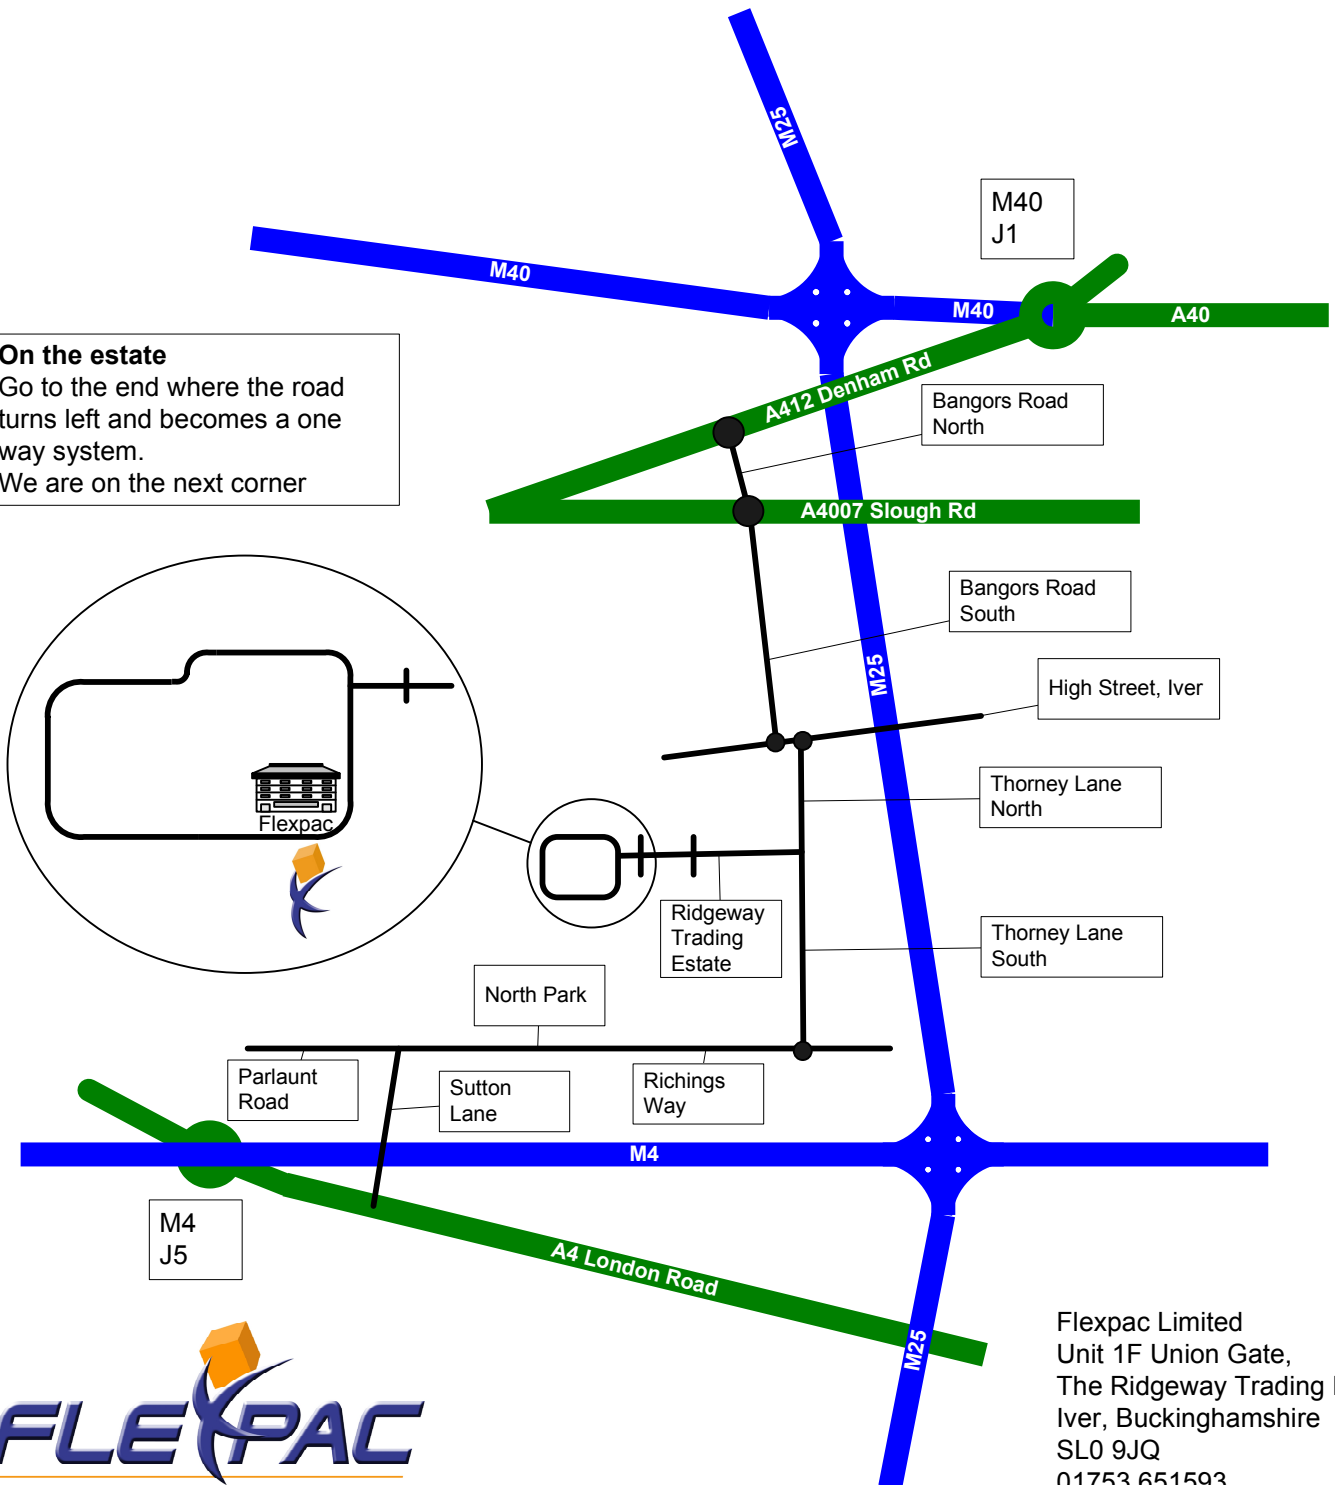

## Directions to Flexpac

### From Junction 1 of the M40

Take the A412 Denham road - signpost Slough, Iver Heath  
 At roundabout take 1st exit onto Bangors Road North - signpost Iver  
 At roundabout take the 1st exit onto Bangors Road North (straight on)  
 At A4007 Slough road junction go straight across - Bangors Road South (signpost Iver)  
 At roundabout take 1st exit onto High Street - B470  
 At roundabout take 2nd exit onto Thorney Lane North  
 At traffic lights turn right into Ridgeway trading estate  
 Then follow directions below on the estate

### From Junction 5 of the M4

At the roundabout, take the exit onto A4 /London Rd signpost Colnbrook  
 Turn left at first traffic lights Sutton Lane (signposted Iver)  
 Go through 1 roundabout - Sutton Lane  
 Slight left to stay on Sutton Lane  
 Turn right at the end - Parlaunt Road  
 Continue onto North Park Road  
 Continue onto Richings Way  
 At the roundabout, take the 1st exit onto Thorney Lane South  
 At traffic lights turn left into Ridgeway trading estate  
 Then follow directions below on the estate

### On the estate

Go to the end where the road turns left and becomes a one way system.  
 We are on the next corner

Flexpac Limited  
 Unit 1F Union Gate,  
 The Ridgeway Trading Estate,  
 Iver, Buckinghamshire  
 SL0 9JQ  
 01753 651593